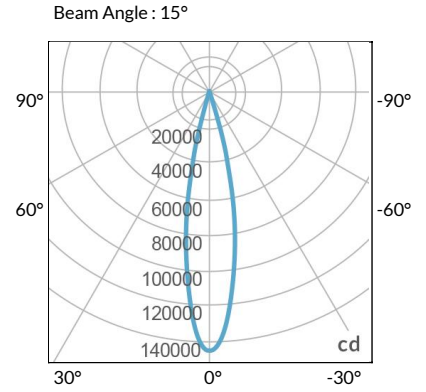

MECHANICAL FIGURES

W2KS-CLP

W2KS-PVT

Power Supply 100-240V PSU

Power Supply 100-277V PSU

PHOTOMETRIC DATA

AMZ

Distance		10' (~3.0 m)	15' (~4.6 m)	20' (~6.1 m)
@4000K	fc	1386	708	375
	lux	14910	7621	4032
@6500K	fc	1409	720	381
	lux	15158	7748	4098
Beam Diameter		Ø 3.5' (1.1m)	Ø 5.3' (1.6m)	Ø 7.0' (2.1m)

TLB

Distance		10' (~3.0 m)	15' (~4.6 m)	20' (~6.1 m)
@8000K	fc	937	485	262
	lux	10084	5220	2818
@14000K	fc	2970	681	367
	lux	31965	7320	3947
Beam Diameter		Ø 2.3' (0.7m)	Ø 5.2' (1.6m)	Ø 7.0' (2.1m)