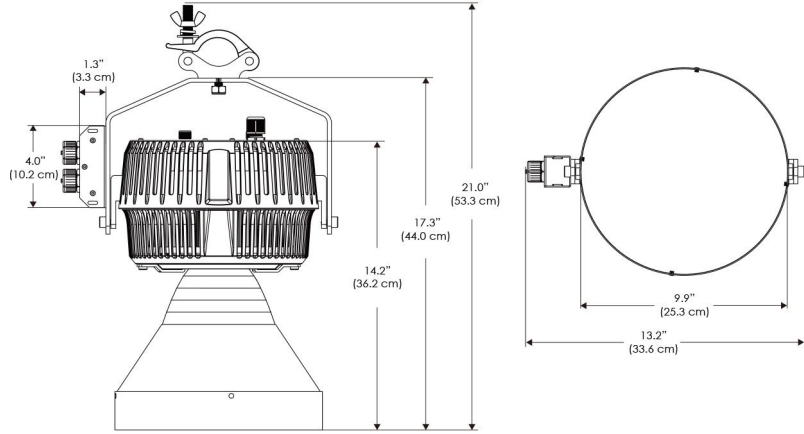

PSX Power Supply w/ DMX

PSX

US US 120V
EU EU 220V
277 US 277V

SPECIFICATIONS

Beam Angle	15°
Spectrum Type	AMZ : Plant Flourish & Growth
	TLB : Coral Health & Growth
Control	Intensity (0% - 100%), CCT
LED Source	DiCon Dense Matrix LED
Power Draw	AMZ : 720W
	TLB : 800W
AC Input Voltage	100 - 277V AC, 60Hz
Cooling	Fan Cooled
Operating Temperature	32 - 104°F (0 - 40°C)
Fixture Weight	9.7lb (~4.4kg)
Power Supply Weight	100 - 240v : 7.5lb (~3.4kg)
	100 - 277v : 14.1lb (~6.4kg)

MECHANICAL FIGURES

W2KS-CLP

W2KS-PVT

Power Supply 100-240V PSU

Power Supply 100-277V PSU

PHOTOMETRIC DATA

AMZ

Distance		10' (~3.0 m)	15' (~4.6 m)	20' (~6.1 m)
@4000K	fc	1386	708	375
	lux	14910	7621	4032
@6500K	fc	1409	720	381
	lux	15158	7748	4098
Beam Diameter		Ø 3.5' (1.1m)	Ø 5.3' (1.6m)	Ø 7.0' (2.1m)

TLB

Distance		10' (~3.0 m)	15' (~4.6 m)	20' (~6.1 m)
@8000K	fc	937	485	262
	lux	10084	5220	2818
@14000K	fc	2970	681	367
	lux	31965	7320	3947
Beam Diameter		Ø 2.3' (0.7m)	Ø 5.2' (1.6m)	Ø 7.0' (2.1m)