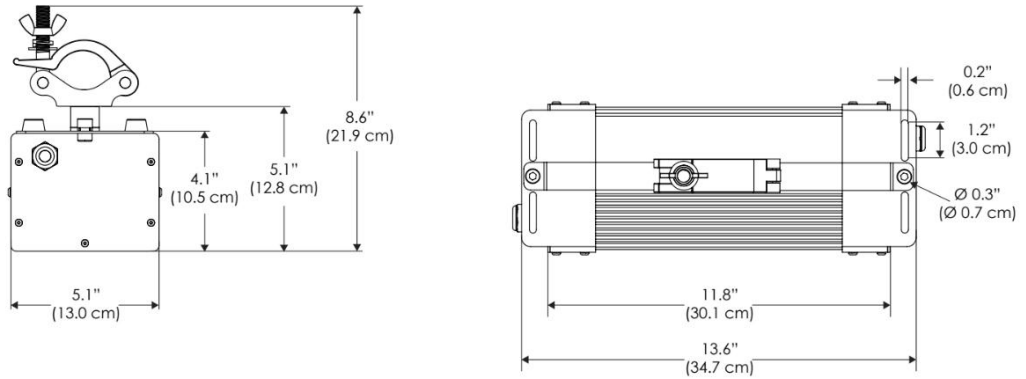

PSX Power Supply w/ DMX

PSX

US US 120V
EU EU 220V
277 US 277V

SPECIFICATIONS

Beam Angle	15°
Spectrum Type	AMZ : Plant Flourish & Growth
	TLB : Coral Health & Growth
Control	Intensity (0% - 100%), CCT
LED Source	DiCon Dense Matrix LED
Power Draw	AMZ : 720W
	TLB : 800W
AC Input Voltage	100 - 277V AC, 60Hz
Cooling	Fan Cooled
Operating Temperature	32 - 104°F (0 - 40°C)
Fixture Weight	9.7lb (~4.4kg)
Power Supply Weight	100 - 240v : 7.5lb (~3.4kg)
	100 - 277v : 14.1lb (~6.4kg)

MECHANICAL FIGURES

W2KS-CLP

W2KS-PVT

Power Supply 100-240V PSU

Power Supply 100-277V PSU

PHOTOMETRIC DATA

AMZ

Distance		10' (~3.0 m)	15' (~4.6 m)	20' (~6.1 m)
@4000K	fc	1386	708	375
	lux	14910	7621	4032
@6500K	fc	1409	720	381
	lux	15158	7748	4098
Beam Diameter		Ø 3.5' (1.1m)	Ø 5.3' (1.6m)	Ø 7.0' (2.1m)

TLB

Distance		10' (~3.0 m)	15' (~4.6 m)	20' (~6.1 m)
@8000K	fc	937	485	262
	lux	10084	5220	2818
@14000K	fc	2970	681	367
	lux	31965	7320	3947
Beam Diameter		Ø 2.3' (0.7m)	Ø 5.2' (1.6m)	Ø 7.0' (2.1m)