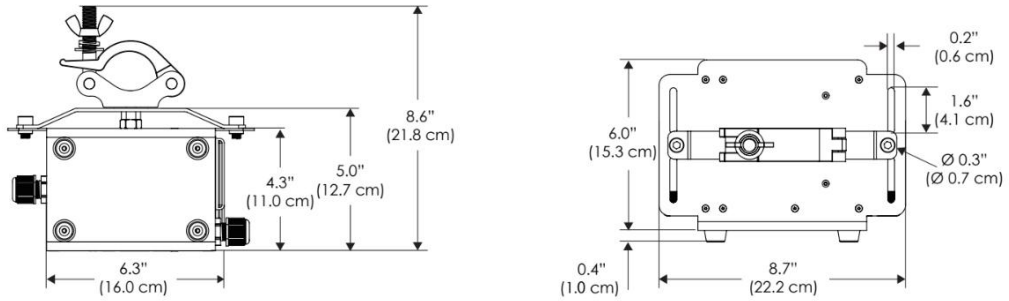

PSX Power Supply w/ DMX

PSX

US US 120V
EU EU 220V
277 US 277V

SPECIFICATIONS

Beam Angle	15°
Spectrum Type	AMZ : Plant Flourish & Growth
	TLB : Coral Health & Growth
Control	Intensity (0% - 100%), CCT
LED Source	DiCon Dense Matrix LED
Power Draw	AMZ : 720W
	TLB : 800W
AC Input Voltage	100 - 277V AC, 60Hz
Cooling	Fan Cooled
Operating Temperature	32 - 104°F (0 - 40°C)
Fixture Weight	9.7lb (~4.4kg)
Power Supply Weight	100 - 240v : 7.5lb (~3.4kg)
	100 - 277v : 14.1lb (~6.4kg)

MECHANICAL FIGURES

W2KS-CLP

W2KS-PVT

Power Supply 100-240V PSU

Power Supply 100-277V PSU

PHOTOMETRIC DATA

AMZ

Distance		10' (~3.0 m)	15' (~4.6 m)	20' (~6.1 m)
@4000K	fc	1386	708	375
	lux	14910	7621	4032
@6500K	fc	1409	720	381
	lux	15158	7748	4098
Beam Diameter		Ø 3.5' (1.1m)	Ø 5.3' (1.6m)	Ø 7.0' (2.1m)

TLB

Distance		10' (~3.0 m)	15' (~4.6 m)	20' (~6.1 m)
@8000K	fc	937	485	262
	lux	10084	5220	2818
@14000K	fc	2970	681	367
	lux	31965	7320	3947
Beam Diameter		Ø 2.3' (0.7m)	Ø 5.2' (1.6m)	Ø 7.0' (2.1m)