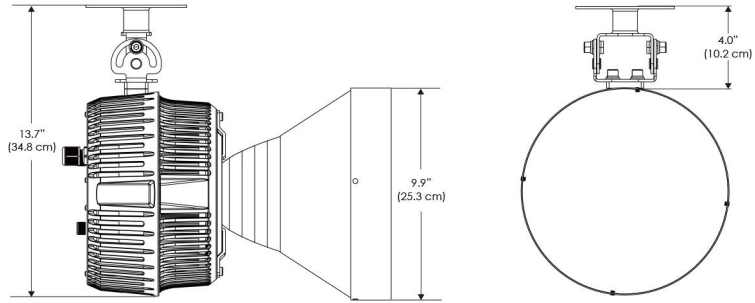

PSX Power Supply w/ DMX

PSX

US US 120V
EU EU 220V
277 US 277V

SPECIFICATIONS

Beam Angle	15°
Spectrum Type	AMZ : Plant Flourish & Growth
	TLB : Coral Health & Growth
Control	Intensity (0% - 100%), CCT
LED Source	DiCon Dense Matrix LED
Power Draw	AMZ : 720W
	TLB : 800W
AC Input Voltage	100 - 277V AC, 60Hz
Cooling	Fan Cooled
Operating Temperature	32 - 104°F (0 - 40°C)
Fixture Weight	9.7lb (~4.4kg)
Power Supply Weight	100 - 240v : 7.5lb (~3.4kg)
	100 - 277v : 14.1lb (~6.4kg)

MECHANICAL FIGURES

W2KS-CLP

W2KS-PVT

Power Supply 100-240V PSU

Power Supply 100-277V PSU

PHOTOMETRIC DATA

AMZ

Distance		10' (~3.0 m)	15' (~4.6 m)	20' (~6.1 m)
@4000K	fc	1386	708	375
	lux	14910	7621	4032
@6500K	fc	1409	720	381
	lux	15158	7748	4098
Beam Diameter		Ø 3.5' (1.1m)	Ø 5.3' (1.6m)	Ø 7.0' (2.1m)

TLB

Distance		10' (~3.0 m)	15' (~4.6 m)	20' (~6.1 m)
@8000K	fc	937	485	262
	lux	10084	5220	2818
@14000K	fc	2970	681	367
	lux	31965	7320	3947
Beam Diameter		Ø 2.3' (0.7m)	Ø 5.2' (1.6m)	Ø 7.0' (2.1m)